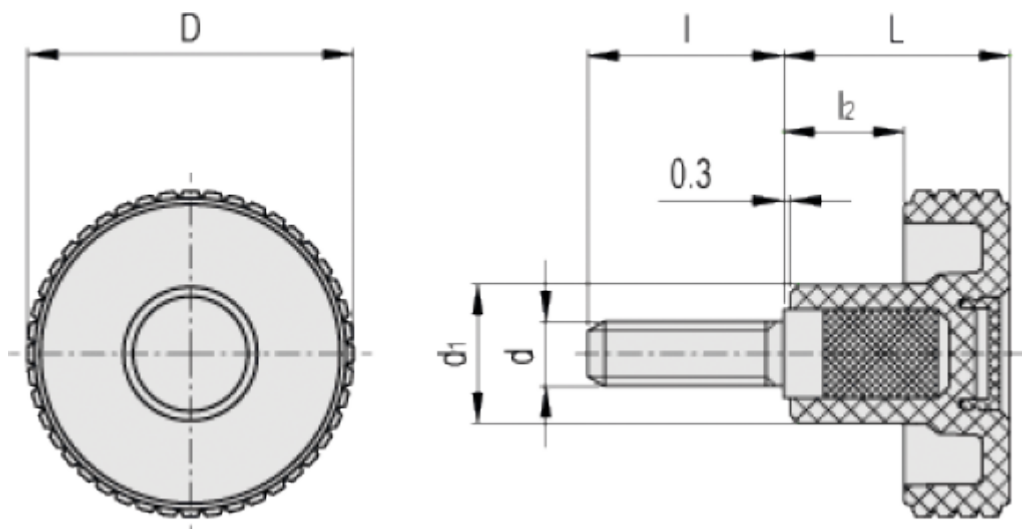

Article number: 23020344412

Description: E+G Knurled knob MBT.50 p-M8x50-C2, Orange

## Measures

D = 50

d1 = 20

d6g = M8

L = 33

l = 50

l2 = 16